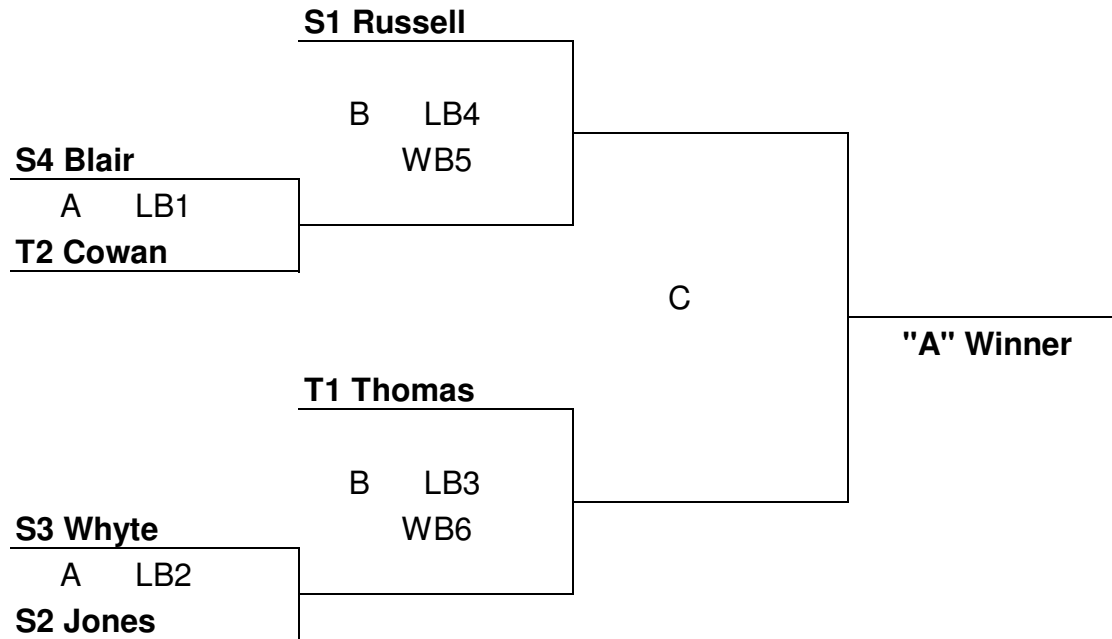

**CRESTWOOD CURLING CLUB
2010 OPEN CLUB CHAMPIONSHIP**

ALL GAMES ARE 8 ENDS

T1 - Tuesday Grand Aggregate

T2 - Tuesday "A" Section

S1 - Saturday 4:30 Grand Aggregate

S2 - Saturday 4:30 Aggregate Runner Up

S3 - Saturday 7:00 Grand Aggregate

S4 - Saturday 7:00 Aggregate Runner Up

Draws E and F will be played at 9:00pm if they conflict with players of mens. or ladies games.

Draw Times

A	March 9	6:30
B	March 10	9:00
C	March 16	6:30
D	March 17	9:00
E	March 23	6:30
F	March 24	6:30

IF "B" SECTION WINNER IS DIFFERENT THAN "A" SECTION WINNER, A SUDDEN DEATH PLAYOFF GAME IS REQUIRED.