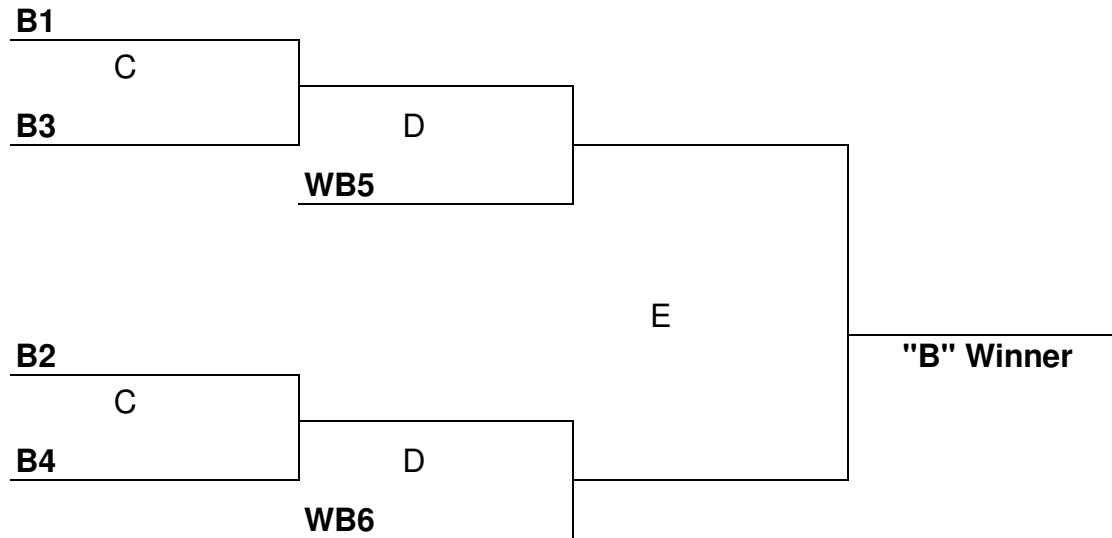

**CRESTWOOD CURLING CLUB
2010 OPEN CLUB CHAMPIONSHIP**

ALL GAMES ARE 8 ENDS

T1 - Tuesday Grand Aggregate

T2 - Tuesday "A" Section

S1 - Saturday 4:30 Grand Aggregate

S2 - Saturday 4:30 Aggregate Runner Up

S3 - Saturday 7:00 Grand Aggregate

S4 - Saturday 7:00 Aggregate Runner Up

Draws E and F will be played at 9:00pm if they conflict with players of mens. or ladies games.

Draw Times

A	March 9	6:30
B	March 10	9:00
C	March 16	6:30
D	March 17	9:00
E	March 23	6:30
F	March 24	6:30

IF "B" SECTION WINNER IS DIFFERENT THAN "A" SECTION WINNER, A SUDDEN DEATH PLAYOFF GAME IS REQUIRED.