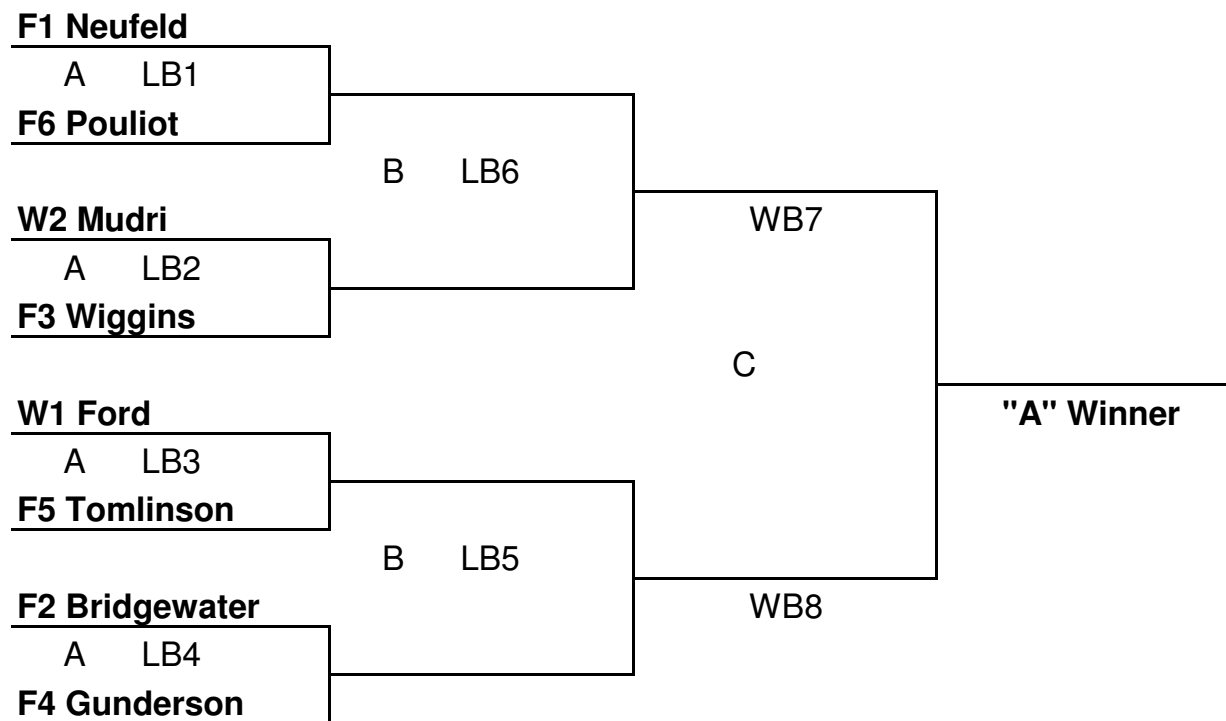

**CRESTWOOD CURLING CLUB
2010 MIXED CLUB CHAMPIONSHIP**

ALL GAMES ARE 8 ENDS

W1 - Wednesday Grand Aggregate

W2 - Wednesday "A" Section

F1 - Friday Grand Aggregate

F2 - Friday "A" Section

F3 - Friday 2nd Most Points

F4 - Friday 3rd Most Points

F5 - Friday "B" Section

F6 - Friday 2nd Most Points

Draws E and F will be played at 9:00pm if they conflict with players of mens, or ladies games.

Draw Times

A	March 9	6:30
B	March 10	9:00
C	March 16	6:30
D	March 17	9:00
E	March 23	6:30
F	March 24	6:30

IF "B" SECTION WINNER IS DIFFERENT THAN "A" SECTION WINNER, A SUDDEN DEATH PLAYOFF GAME IS REQUIRED.