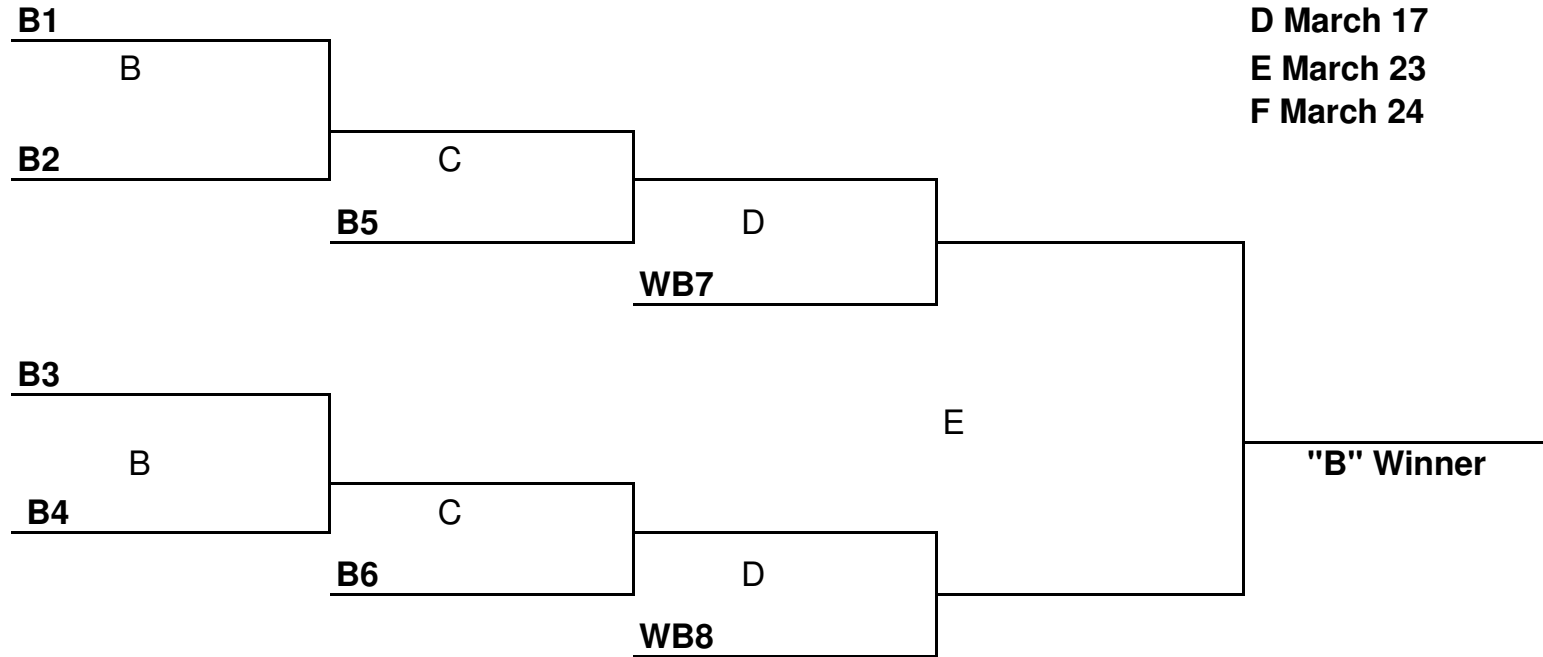

**CRESTWOOD CURLING CLUB
2010 MIXED CLUB CHAMPIONSHIP**

ALL GAMES ARE 8 ENDS

W1 - Wednesday Grand Aggregate

W2 - Wednesday "A" Section

F1 - Friday Grand Aggregate

F2 - Friday "A" Section

F3 - Friday 2nd Most Points

F4 - Friday 3rd Most Points

F5 - Friday "B" Section

F6 - Friday 2nd Most Points

Draws E and F will be played at 9:00pm if they conflict with players of mens, or ladies games.

Draw Times

A	March 9	6:30
B	March 10	9:00
C	March 16	6:30
D	March 17	9:00
E	March 23	6:30
F	March 24	6:30

IF "B" SECTION WINNER IS DIFFERENT THAN "A" SECTION WINNER, A SUDDEN DEATH PLAYOFF GAME IS REQUIRED.