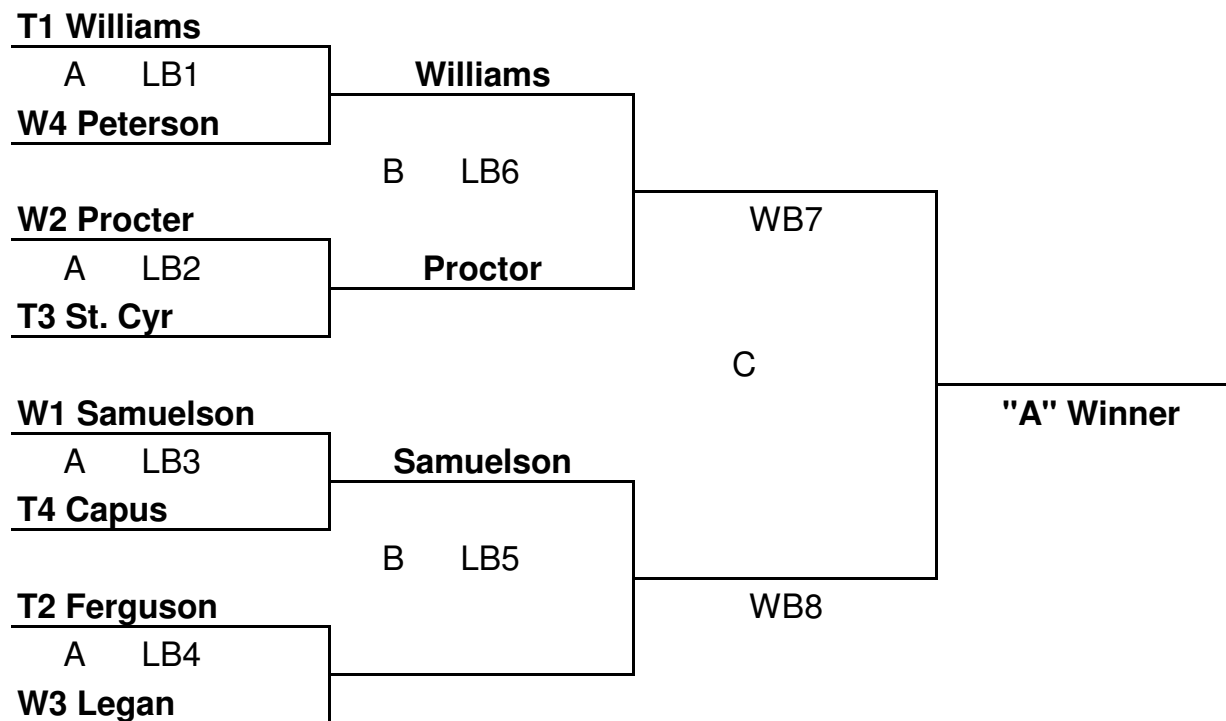

**CRESTWOOD CURLING CLUB
2010 Ladies CLUB CHAMPIONSHIP**

ALL GAMES ARE 8 ENDS

W1 - Wednesday Grand Aggregate

W2 - Wednesday "A" Section

W3- Wednesday 2nd most points "A" section

W4- Wednesday "B" Section Winner

T1 - Tuesday Grand Aggregate

T2 - Tuesday "A" Section

T3 - Tuesday 2nd most points "A" section

T4 - Tuesday "B" Section Winner

Draw Times

A March 8	9:15
B March 10	6:30
C March 15	6:30
D March 17	6:30
E March 23	6:30
F March 24	6:30

IF "B" SECTION WINNER IS DIFFERENT THAN "A" SECTION WINNER, A SUDDEN DEATH PLAYOFF GAME IS REQUIRED.