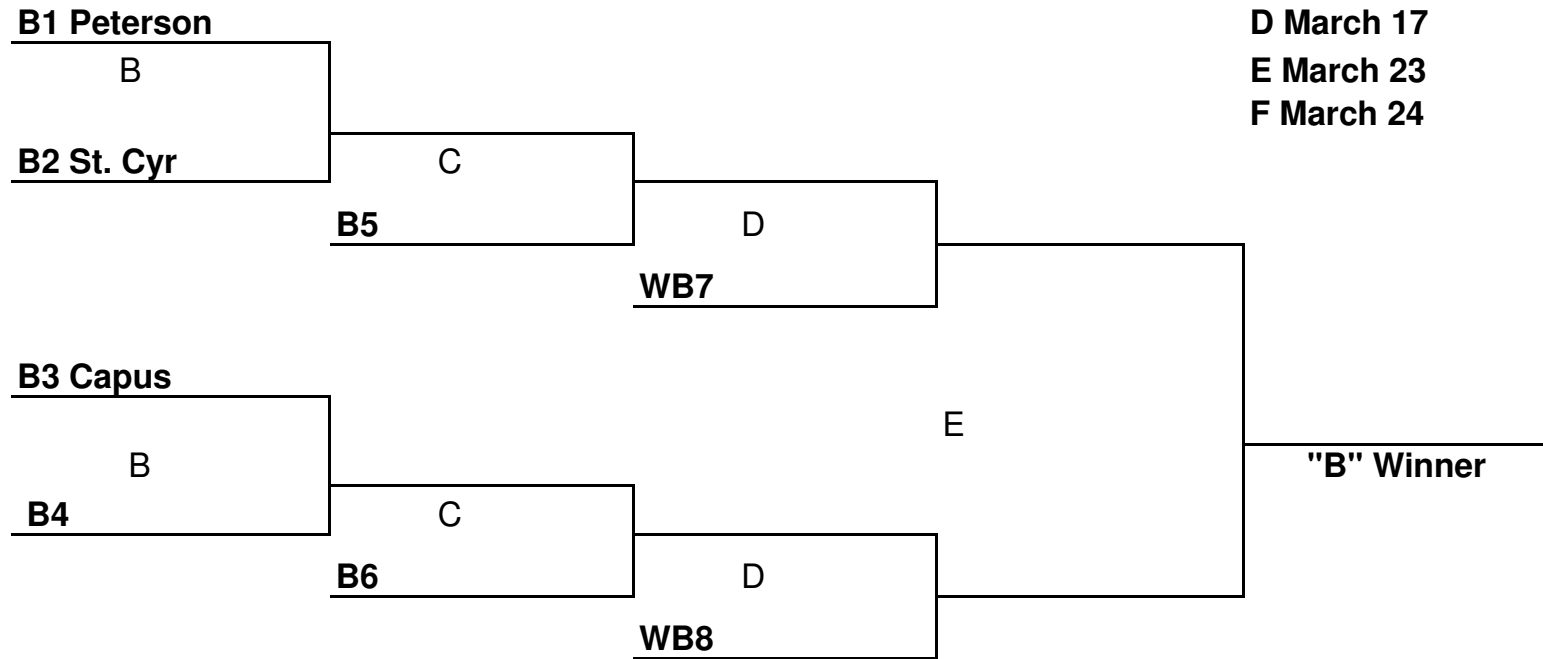

**CRESTWOOD CURLING CLUB
2010 Ladies CLUB CHAMPIONSHIP**

ALL GAMES ARE 8 ENDS

W1 - Wednesday Grand Aggregate

W2 - Wednesday "A" Section

W3- Wednesday 2nd most points "A" section

W4- Wednesday "B" Section Winner

T1 - Tuesday Grand Aggregate

T2 - Tuesday "A" Section

T3 - Tuesday 2nd most points "A" section

T4 - Tuesday "B" Section Winner

Draw Times

A March 8	9:15
B March 10	6:30
C March 15	6:30
D March 17	6:30
E March 23	6:30
F March 24	6:30

IF "B" SECTION WINNER IS DIFFERENT THAN "A" SECTION WINNER, A SUDDEN DEATH PLAYOFF GAME IS REQUIRED.